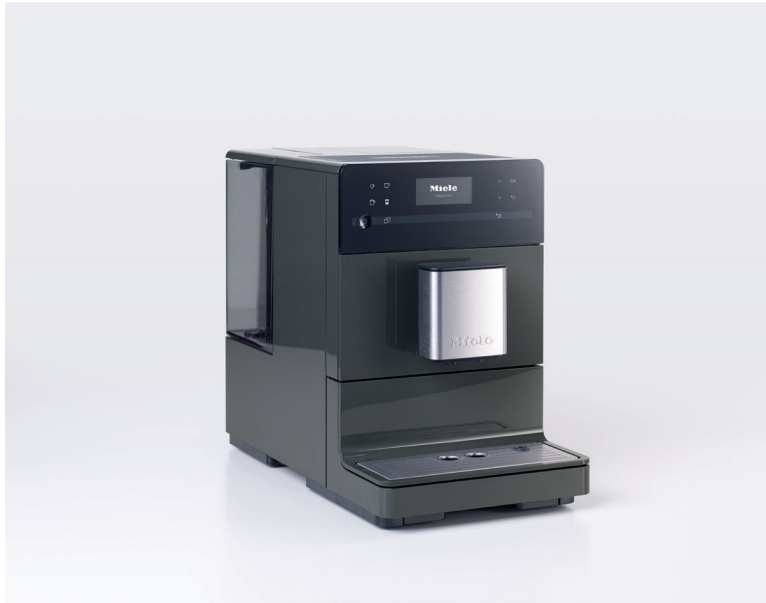

## CM 5300 Countertop Coffee Machine

Ultimate convenience for maximum enjoyment

### Features:

- OneTouch and OneTouch for Two function - make one or two servings at the touch of a button
- Coffee Pot Function - Make up to 8 cups of coffee at a time
- DirectSensor Control Panel with 4 row text display
- Brewing specialties - One or two servings of espresso, coffee, long coffee, ristretto, cappuccino, latté macchiato, cafe latté, hot milk & milk froth
- Second type of coffee possible using ground coffee
- Height adjustable coffee spout  
3 1/8" - 5 2/8"
- Easy cleaning with a dishwasher-safe drip tray, removable brew unit and Automatic Cleaning programs

### CM 5300 Facts and Figures

▪ Bean container:	7 oz.
▪ Water tank:	44 oz.
▪ Waste container:	6 portions
▪ Pump pressure:	15 bars

DirectSensor Control Panel

Launch Date: March 4<sup>th</sup>, 2019

Dimensions:  
9 1/2" W x 14 3/16" H x 18 1/8" D