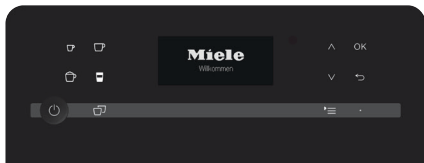

### Features:

- OneTouch and OneTouch for Two function - make one or two servings at the touch of a button
- Coffee Pot Function - Make up to 8 cups of coffee at a time
- DirectSensor Control Panel with 4 row text display
- Brewing specialties - One or two servings of espresso, coffee, long coffee, ristretto, cappuccino, latté macchiato, cafe latté, hot milk & milk froth
- Second type of coffee possible using ground coffee
- Height adjustable coffee spout  
3 1/8" - 5 2/8"
- Easy cleaning with a dishwasher-safe drip tray, removable brew unit and Automatic Cleaning programs